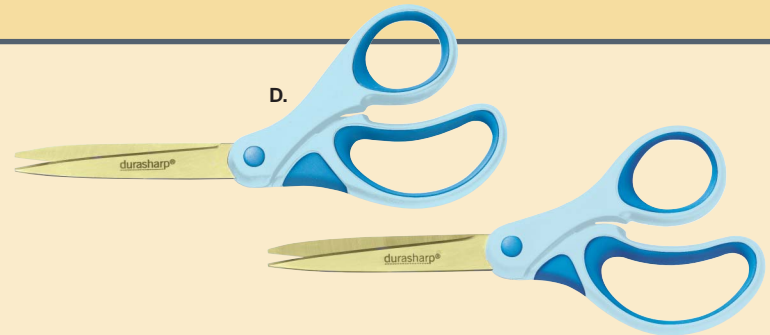

D. DURASHARP 8" SOFTGRIP TITANIUM SCISSORS

High performance titanium blades. Unique cushion grip oversized handles for more comfort. Made for left or right hand.

PRODUCT NO.	DESCRIPTION	SIZE	YOUR PRICE
FSK 12-37557797	STRAIGHT SOFTGRIP HANDLES	8" FULL	7.49 EA
FSK 12-37577797	BENT SOFTGRIP HANDLES	8" FULL	7.49 EA

E. DURASHARP 8" SOFTGRIP SCISSORS

Larger handles provide comfort in all cutting applications. Perfect for the home, office, and crafts.

PRODUCT NO.	DESCRIPTION	SIZE	YOUR PRICE
FSK 12-37547797	STRAIGHT SOFTGRIP HANDLES	8" FULL	5.99 EA
FSK 12-37567797	BENT SOFTGRIP HANDLES	8" FULL	5.99 EA

F. DURASHARP 8" RECYCLED SCISSORS

Larger handles provide comfort in all cutting applications. Perfect for the home, office, hobbies, and crafts.

PRODUCT NO.	DESCRIPTION	SIZE	YOUR PRICE
FSK 12-37467797	STRAIGHT HANDLES	8" FULL	5.89 EA
FSK 12-37477797	BENT HANDLES	8" FULL	5.89 EA